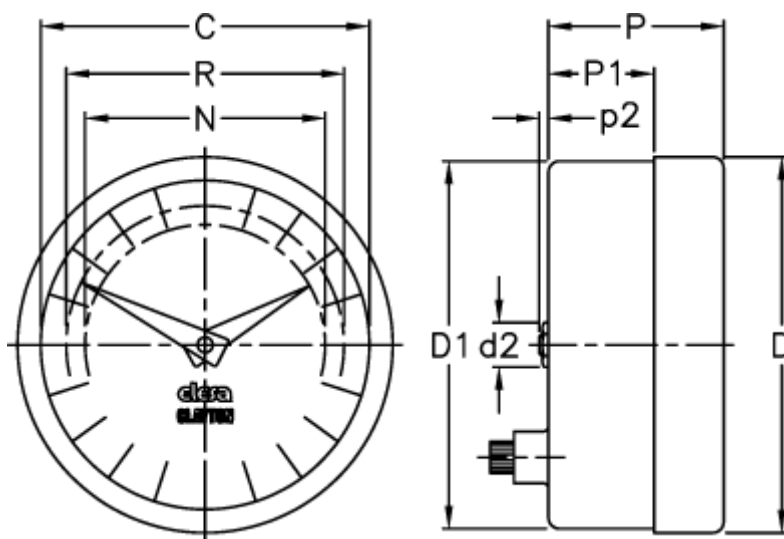

Article number: 2307024151

Description: E+G Positive drive indicator
PA01-0016-D

Measures

C = 42

R = 37

D = 49.6

D1 = 48.3

d2 = 8

N = 30

P = 30

P1 = 20.5

p2 = 1.6